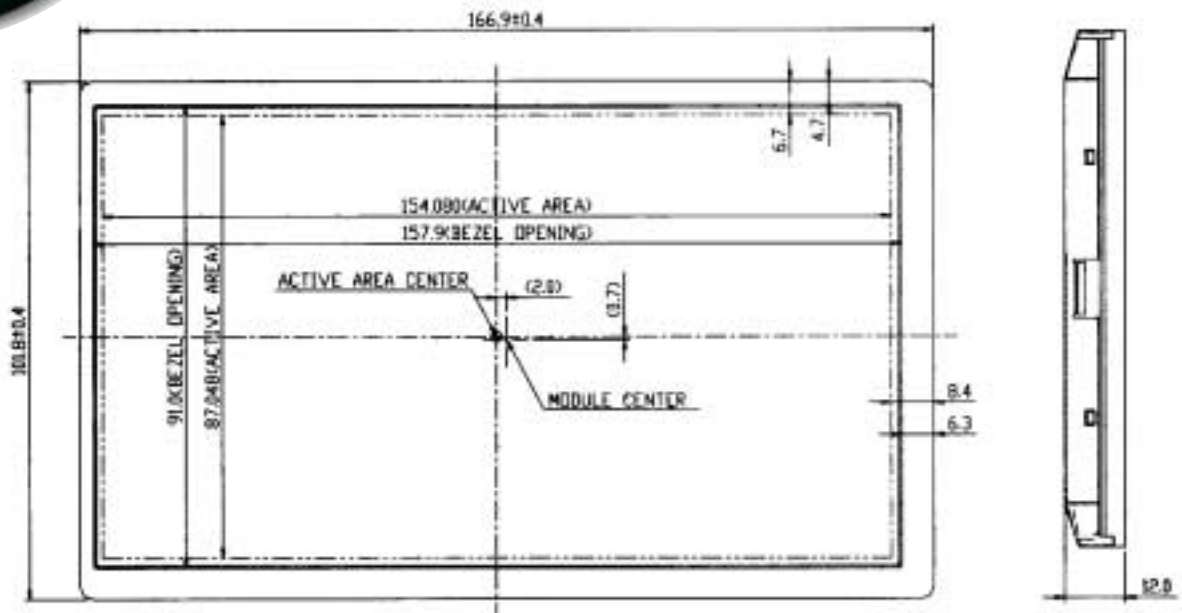

Optrex Wide Screen LCD Modules

7.0" (16:9) TFT-LCDs (Preliminary)

The main applications for both models are car TV, portable DVD, GPS, multimedia and AV systems.

| Specifications | | |
|--|---|--|
| Model Name | T-51383L070J-FW-P-AA Version w/ controller | T-51383L070J-FW-P-AA Version w/o controller |
| Screen Size | 7.0" | 7.0" |
| Width to Height Ratio | 16:9 | 16:9 |
| Display Format (dot)(HxV) | 1440 x 234 dots | 1440 x 234 dots |
| Input System | NTSC/PAL | NTSC/PAL |
| Input Video Signal | Composite video | Composite video |
| Active Area (HxV mm ²) | 154.08 x 87.048 | 154.08 x 87.048 |
| Dot Pitch (HxV mm ²) | 0.107 x 0.372 | 0.107 x 0.372 |
| Outline Dimension (WxHxD mm ³) | 166.9 x 101.8 x 12.05 | 166.9 x 101.8 x 12.05 |
| Pixel Config. | Stripe | Stripe |
| Color | Full color | Full color |
| Brightness (cd/m ²) | 400 (typ.) | 400 (typ.) |
| Contrast Ratio | 150 | 150 |
| Viewing Angle | Vertical: +15°/-35° Horizontal: ±55 | Vertical: +15°/-35° Horizontal: ±55 |
| Power Consumption (W) | 6.0 | 6.0 |
| Weight (g) | 205 | 205 |